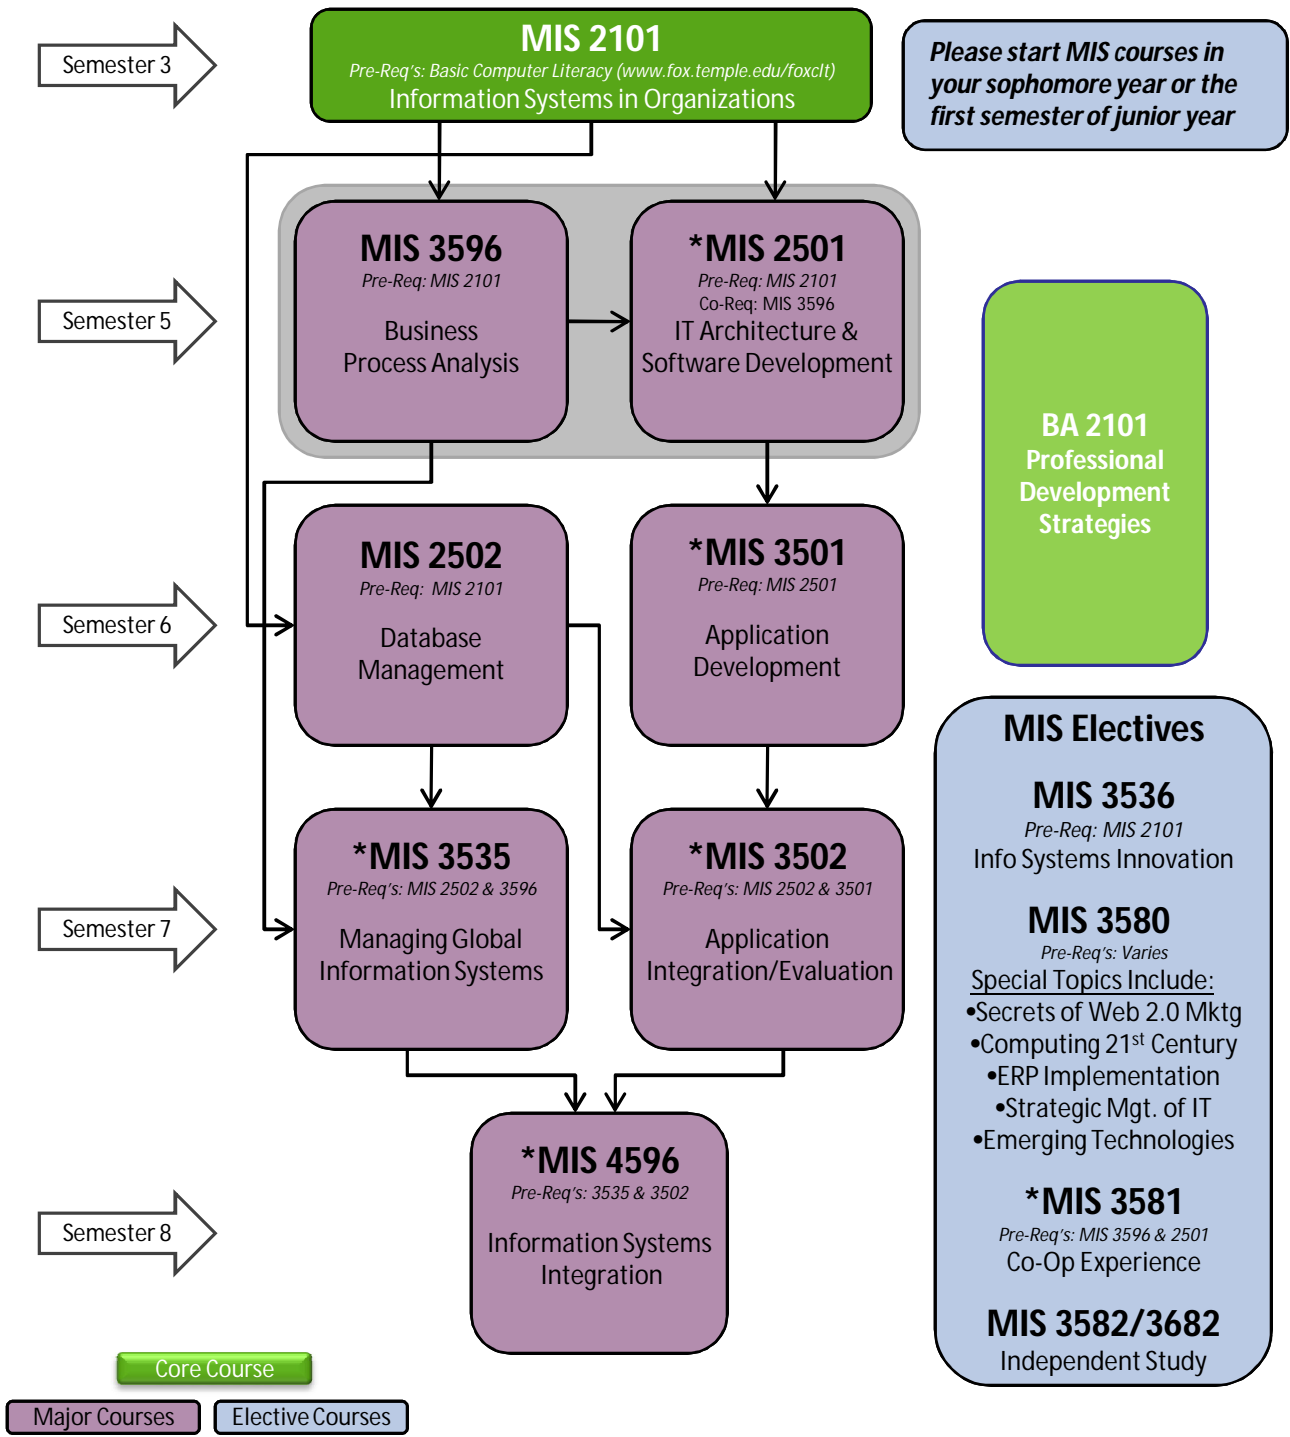

Full Time BBA MIS Course Structure

FRESHMAN ADMITTED FALL 2008 AND AFTER

***Grade Requirement effective Fall 2008:**

A grade of a C is required for all courses with an asterisk. A cumulative and major (GPA) of a 2.0 is required to graduate. Any student who receives more than two grades below a C will need to meet with the Department Chair and the Senior Program Specialist to evaluate your status.