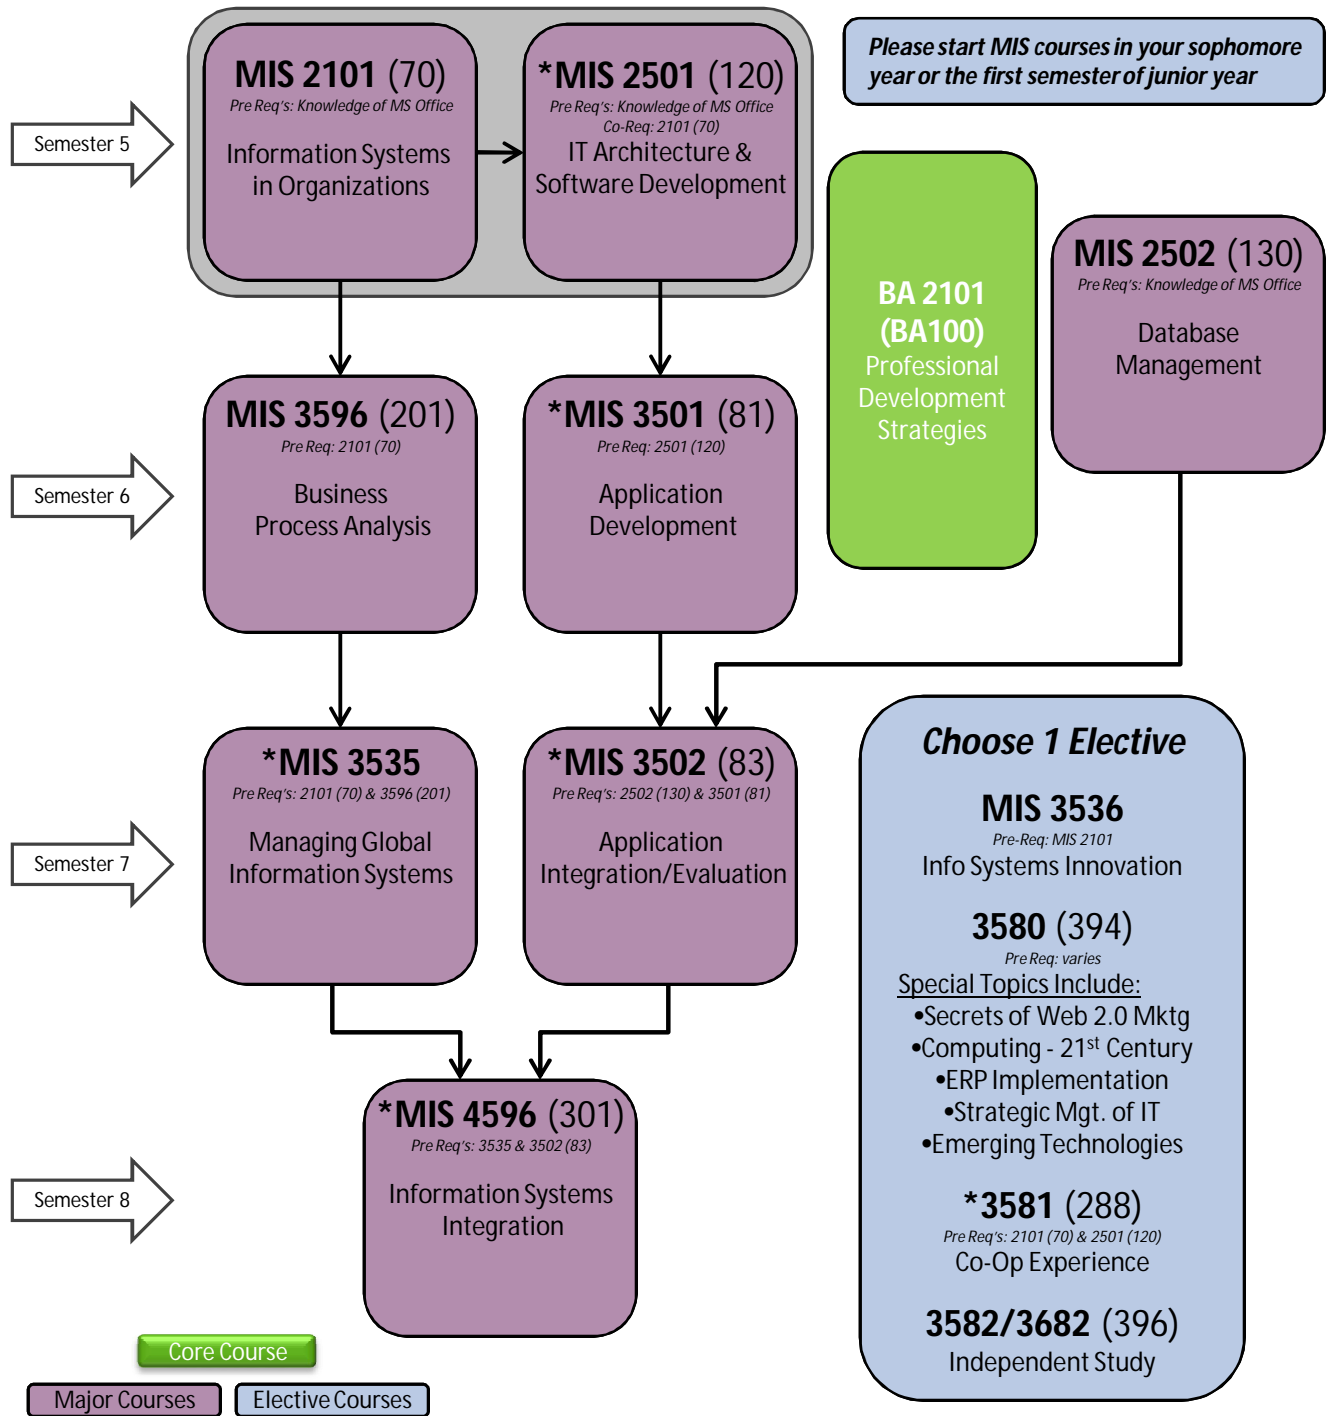

Full Time BBA MIS Course Structure

STUDENTS ADMITTED PRIOR TO FALL 2008 AND ALL TRANSFERS

***Grade Requirement effective Fall 2008:**

A grade of a C is required for all courses with an asterisk. A cumulative and major (GPA) of a 2.0 is required to graduate. Any student who receives more than two grades below a C will need to meet with the Department Chair and the Senior Program Specialist to evaluate your status.